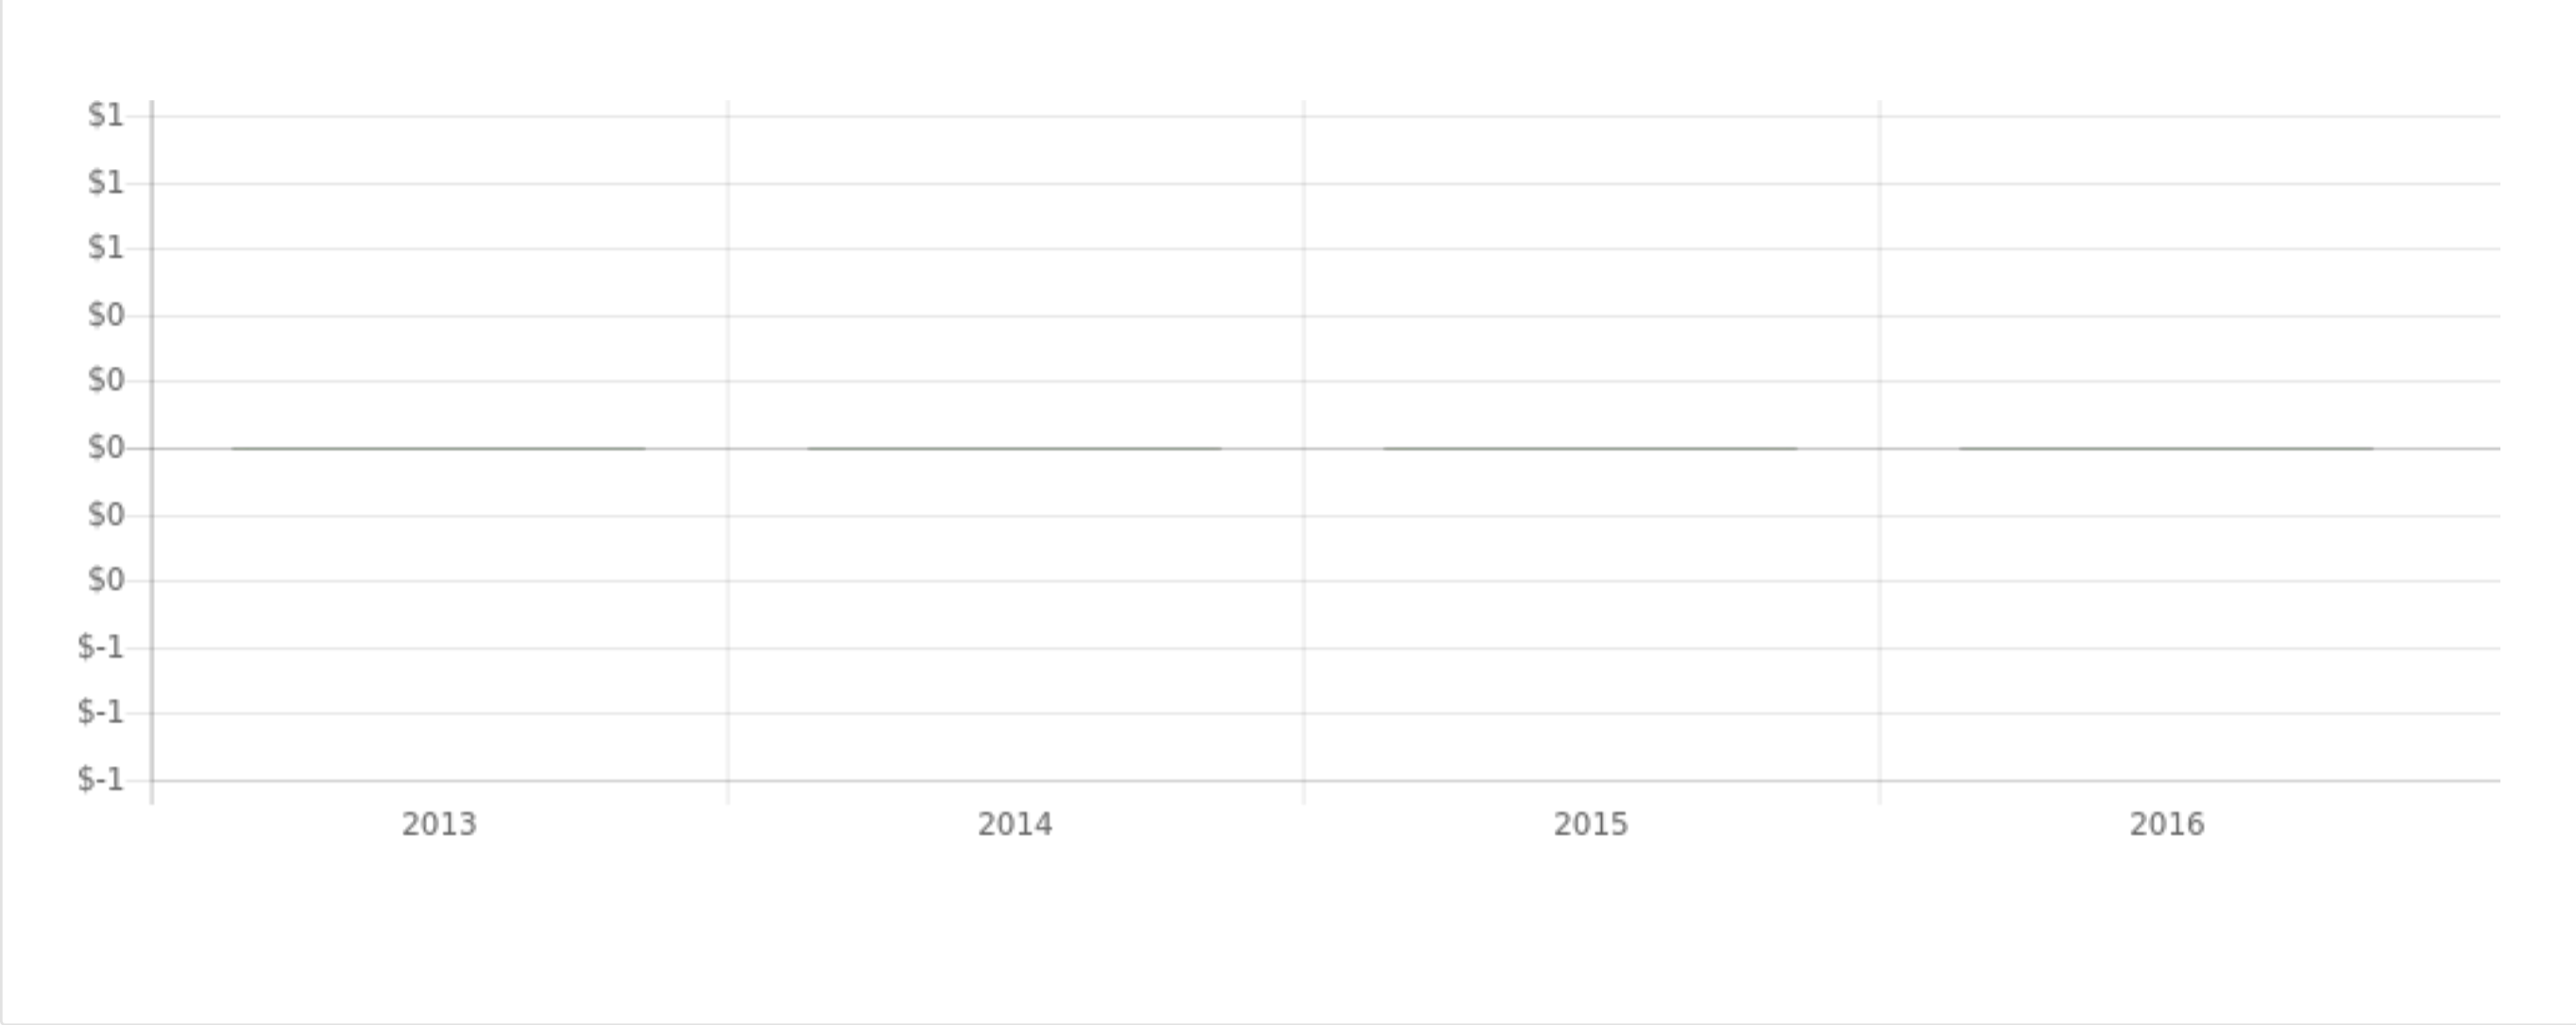

Electronic Computer Manufacturing

0 Industry Jobs

\$0 Industry Payroll

0 Industry Firms

Historical Change

Top 10 Counties

County	Industry Employees	Yearly Industry Wage
Josephine County	0	\$0
Baker County	0	\$0
Deschutes County	0	\$0
Wheeler County	0	\$0
Klamath County	0	\$0
Marion County	0	\$0
Grant County	0	\$0
Washington County	0	\$0
Clackamas County	0	\$0
Gilliam County	0	\$0